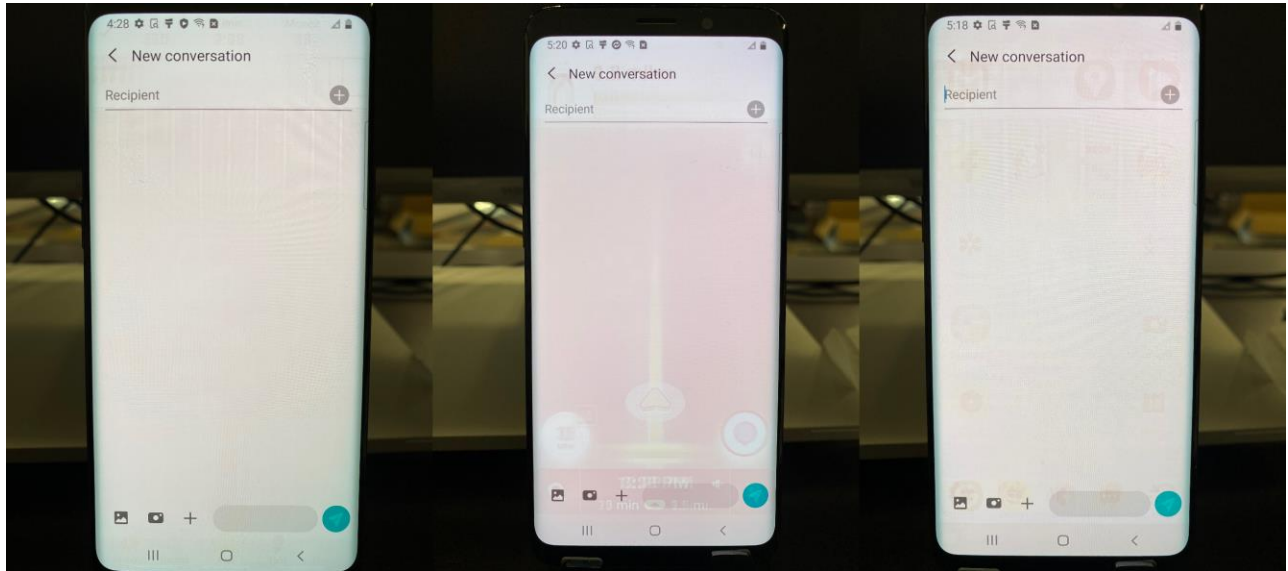

YYWireless Burn Image Guideline

- Light burn/light shadow B1-B2

- Medium Burn image/shadow B3

- Heavy burn/heavy shadow B4

- extreme burn B5