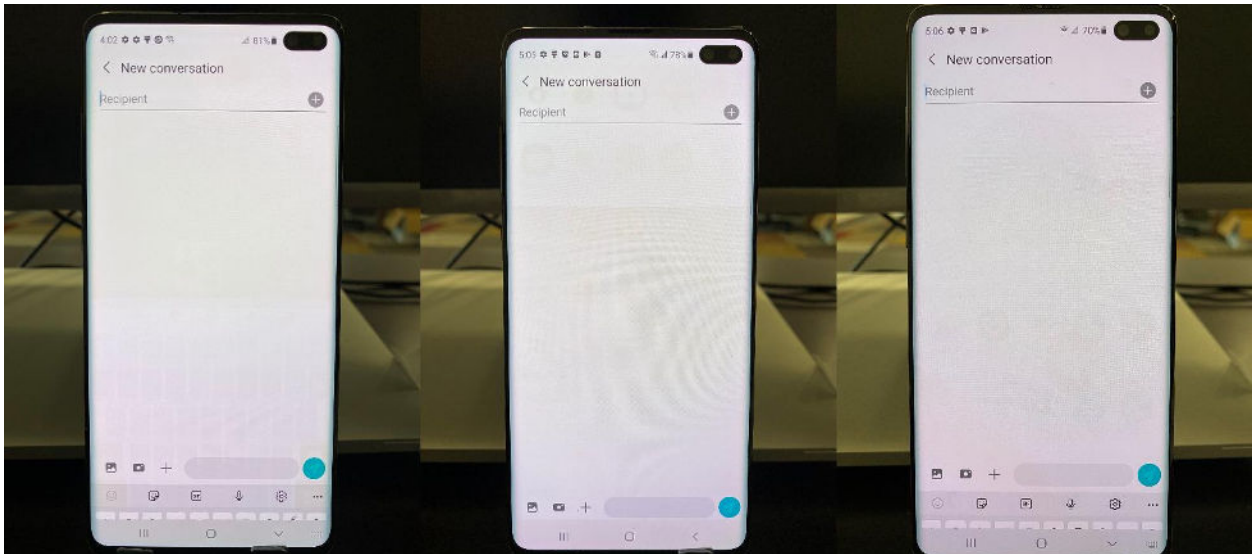

YYWireless Burn Image Guideline

- Light burn/light shadow B1-B2

- Medium Burn image/shadow B3

- Heavy burn/heavy shadow B4

- extreme burn B5